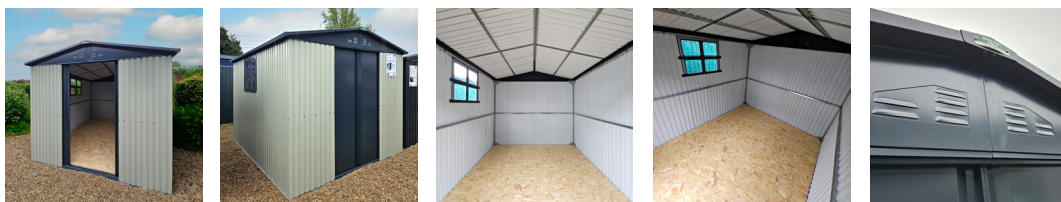

Steel Pent Sheds

scan to purchase online

Size	Flat-Packed	Ply	Supply & Fit
8' x 6' (D)	€569	€100	€869
7.5' x 7.5' (D)	€679	€100	€979

Premium Pitched Shed

scan to purchase online

Size	Flat-Packed	Ply	Supply & Fit
8' x 6' (D)	€699	€100	€999

Premium Apex Sheds

scan to purchase online

Size	Flat-Packed	Ply	Supply & Fit	Door
5' (W) x 6' (D)	€599	€50	€799	Single
8' (W) x 6' (D)	€699	€100	€999	Double
8' (W) x 10' (D)	€830	€150	€1,230	Double

Premium Panoramic Sheds

scan to purchase online

Size	Flat-Packed	Ply	Supply & Fit	Door
8' (W) x 7' (D)	€999	€100	€1,349	Single
9.5' (W) x 8' (D)	€1,100	€150	€1,550	Double

CALL 01864 4247

Mammoth Sheds

scan to purchase online

Size	Flat-Packed	Ply	Supply & Fit
6ft (W) x 8ft (D)	€1,199	€100	€1,599
8ft (W) x 10ft (D)	€1,450	€150	€1,999

Heavy Duty Sheds

scan to purchase online

Size	Flat-Packed	Ply & Bars	Supply & Fit
2m (W) x 3m (D)	€2,500	€250	€3,200
3m (W) x 3m (D)	€2,800	€350	€3,650
3m (W) x 4m (D)	€3,250	€450	€4,250

4ft x 6ft Steel Shed