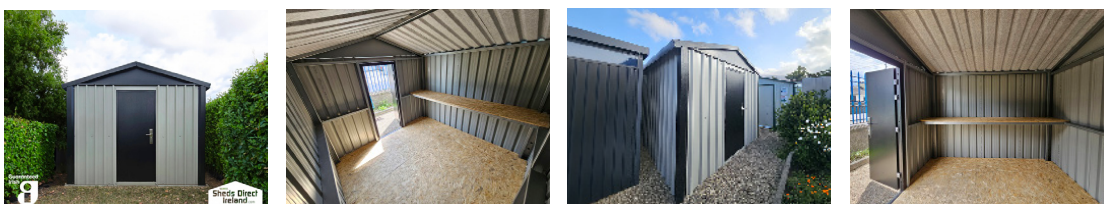

Premium Apex Sheds

scan to purchase online

Size	Flat-Packed	Ply	Supply & Fit	Door
5' (W) x 6' (D)	€599	€50	€799	Single
8' (W) x 6' (D)	€699	€100	€999	Double
8' (W) x 10' (D)	€830	€150	€1,230	Double

Premium Panoramic Sheds

scan to purchase online

Size	Flat-Packed	Ply	Supply & Fit	Door
8' (W) x 7' (D)	€999	€100	€1,349	Single
9.5' (W) x 8' (D)	€1,100	€150	€1,550	Double

CALL 01864 4247

Mammoth Sheds

scan to purchase online

Size	Flat-Packed	Ply	Supply & Fit
6ft (W) x 8ft (D)	€1,199	€100	€1,599
8ft (W) x 10ft (D)	€1,450	€150	€1,999

Heavy Duty Sheds

scan to purchase online

Size	Flat-Packed	Ply & Bars	Supply & Fit
2m (W) x 3m (D)	€2,500	€250	€3,200
3m (W) x 3m (D)	€2,800	€350	€3,650
3m (W) x 4m (D)	€3,250	€450	€4,250

4ft x 6ft Steel Shed

Size	Flat-Packed	Ply	Supply & Fit
4' (W) x 6' (D)	€450	€50	€650

The Tiny Shed

Size	Flat-Packed	Ply	Supply & Fit
4' 9" (W) x 4' 2" (D)	€375	€50	€555

Steel Bike Store

Size	Flat-Packed	Ply	Supply & Fit
5' 4" (W) x 6' 8" (D)	€389	N/A	€579