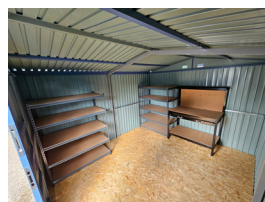

Steel Shed Price List: Winter '24/'25

Guaranteed Irish

Call (01) 864 4247

sales@shedsdirectireland.com

Classic Shed Range

scan to purchase online

Size	Flat-Packed	Ply	Supply & Fit	Colours
6' (W) x 5' (D)	€479	€50	€679	
8' (W) x 6' (D)	€569	€100	€849	
7.5' (W) x 7.5' (D)	€679	€100	€979	
6' (W) x 9' (D)	€679	€100	€979	
6' (W) x 12' (D)	€850	€150	€1,250	
9' (W) x 10' (D)	€799	€150	€1,199	
10' (W) x 10' (D)	€850	€150	€1,250	
10' (W) x 12' (D)	€929	€200	€1,379	

BIG BLU

scan to purchase online

Size	Flat-Packed	Ply	Supply & Fit
10' (W) x 12' (D)	€1,349	€200	€1,899

Steel Cottage Shed

scan to purchase online

Size	Flat-Packed	Ply	Supply & Fit
8' (W) x 6' (D)	€530	€100	€830
10' (W) x 6' (D)	€650	€100	€950
10' (W) x 7.5' (D)	€750	€150	€1,150

Size	Flat-Packed	Ply	Supply & Fit
5' 0" (W) x 2' 11" (D)	€350	€50	€500

- All prices include VAT
- 'Ply' listed above denotes sheets of OSB. These are not included with flat-packed sheds.
- In rare instances, sheds may vary +/-10% due to the way in which steel is cut
- Prices do not include delivery. Speak to a member of staff for details.
- All sheds are measured gutter-to-gutter, i.e. at the widest, external points.
- Visit shedsdirectireland.com for more information and to see full terms & conditions
- **ALL STEEL SHEDS REQUIRE A SOLID LEVEL BASE**