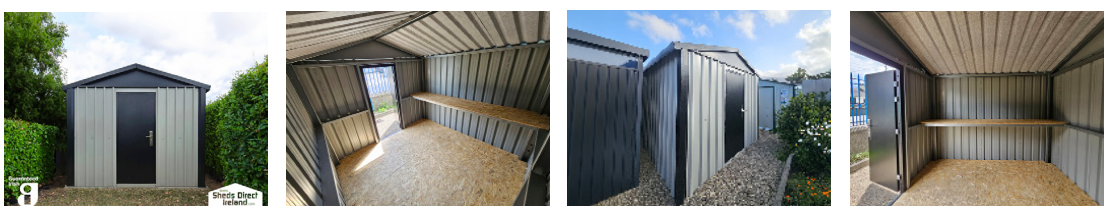

Premium Panoramic Sheds

scan to purchase online

| Size | Flat-Packed | Ply | Supply & Fit | Door |
|--------------------------|---------------|-------------|---------------|---------------|
| 8' (W) x 7' (D) | €999 | €100 | €1,349 | Single |
| 9.5' (W) x 8' (D) | €1,100 | €150 | €1,550 | Double |

CALL 01864 4247

Mammoth Sheds

scan to purchase online

| Size | Flat-Packed | Ply | Supply & Fit |
|---------------------------|---------------|-------------|---------------|
| 6ft (W) x 8ft (D) | €1,199 | €100 | €1,599 |
| 8ft (W) x 10ft (D) | €1,450 | €150 | €1,999 |

Heavy Duty Sheds

scan to purchase online

| Size | Flat-Packed | Ply & Bars | Supply & Fit |
|------------------------|---------------|-------------|---------------|
| 2m (W) x 3m (D) | €2,500 | €250 | €3,200 |
| 3m (W) x 3m (D) | €2,800 | €350 | €3,650 |
| 3m (W) x 4m (D) | €3,250 | €450 | €4,250 |