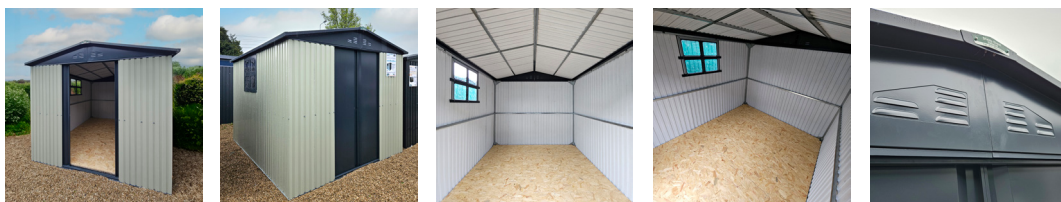

Premium Panoramic Sheds

scan to purchase online

| Size | Flat-Packed | Ply | Supply & Fit | Door |
|--------------------------|---------------|-------------|---------------|---------------|
| 8' (W) x 7' (D) | €999 | €100 | €1,349 | Single |
| 9.5' (W) x 8' (D) | €1,100 | €150 | €1,550 | Double |

CALL 01864 4247

Mammoth Sheds

scan to purchase online

| Size | Flat-Packed | Ply | Supply & Fit |
|---------------------------|---------------|-------------|---------------|
| 6ft (W) x 8ft (D) | €1,199 | €100 | €1,599 |
| 8ft (W) x 10ft (D) | €1,450 | €150 | €1,999 |

Heavy Duty Sheds

scan to purchase online

| Size | Flat-Packed | Ply & Bars | Supply & Fit |
|------------------------|---------------|-------------|---------------|
| 2m (W) x 3m (D) | €2,500 | €250 | €3,200 |
| 3m (W) x 3m (D) | €2,800 | €350 | €3,650 |
| 3m (W) x 4m (D) | €3,250 | €450 | €4,250 |